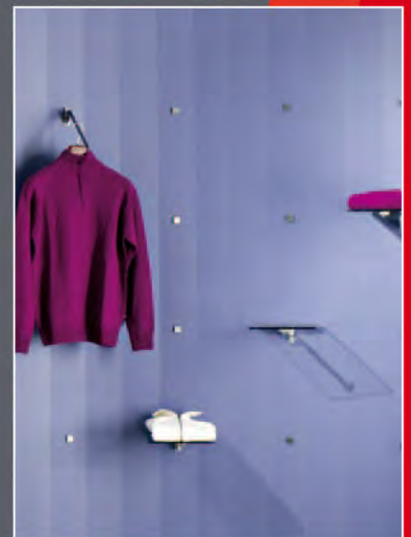

VERSASTYLE: accessori

VERSASTYLE: accessories

Una vasta gamma di accessori garantisce la perfetta presentazione dei vostri prodotti. Un aspetto elegante e la loro durata sono gli aspetti essenziali di tutti gli accessori VERSASStyle.

The wide range of accessories guarantees the perfect presentation of your products. Perfect visual appearance and durability are the essential criteria of the production.