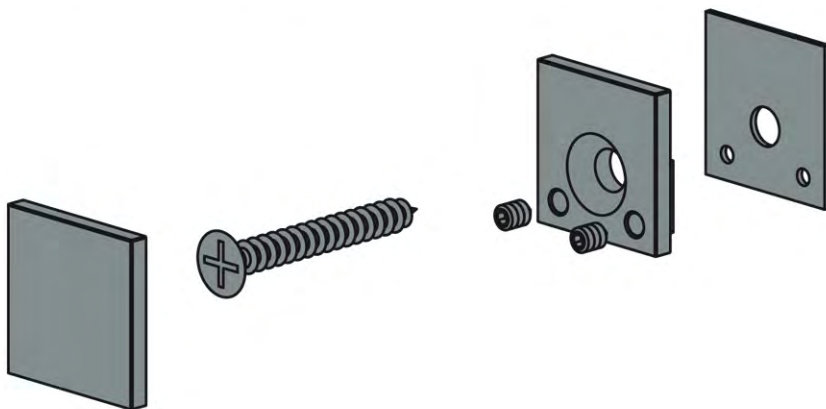

**Combine it with every surface!**

Current shop fittings with a high-quality appearance are equipped with most various material, such as wood, glass, metal, acrylic and others.  
The appropriate accessories provide an impressive and classy image of your shop through their careful processing and precious finish.

The assembly of VersaStyle is particularly easy. It doesn't matter if you want to insert the individual spots, the consecutive rail or a combination of both, you always attach them from the front onto the surface. You only need the drill-holes to fasten the spots and rails at once. Thus you can actualize shop fittings in no time or supplement already existing wall designs.