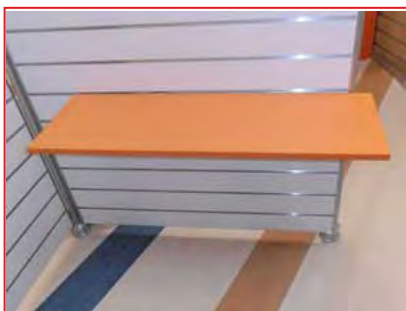

Mensola Arancio Orange Shelf

ARANCIO60x30 - 600x300mm
ARANCIO90x30 - 900x300mm
ARANCIO90x40 - 900x400mm
ARANCIO120x40 - 1200x400mm

Mensola in acero bordata in ABS arancio.
Orange maple shelves with ABS edge.