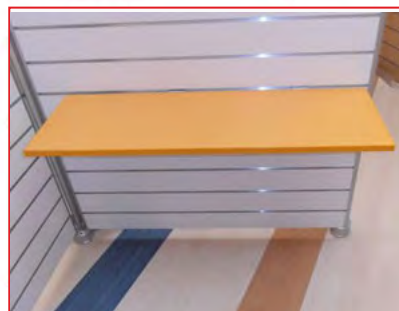

### Mensola Crema Cream Shelf

**CR60x30** - 600x300mm  
**CR90x30** - 900x300mm  
**CR90x40** - 900x400mm  
**CR120x40** - 1200x400mm

Mensola in acero bordata in ABS crema.  
 Cream maple shelves with ABS edge.

### Mensola Bianco White shelf

**BI60x30** - 600x300mm  
**BI90x30** - 900x300mm  
**BI90x40** - 900x400mm  
**BI120x40** - 1200x400mm

Mensola in acero bordata in ABD bianco.  
 White maple shelves with ABS edge.