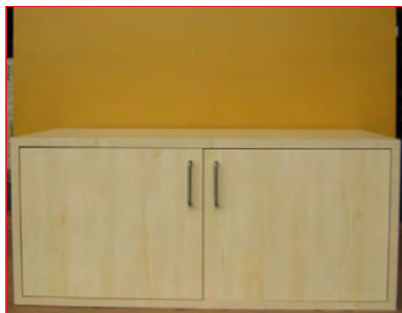

Banco cassa
Counter desk

Base appoggio
Base support

B2A

H400 x L1200 x P450

Base d'appoggio a 2 ante.

Base with 2 doors.